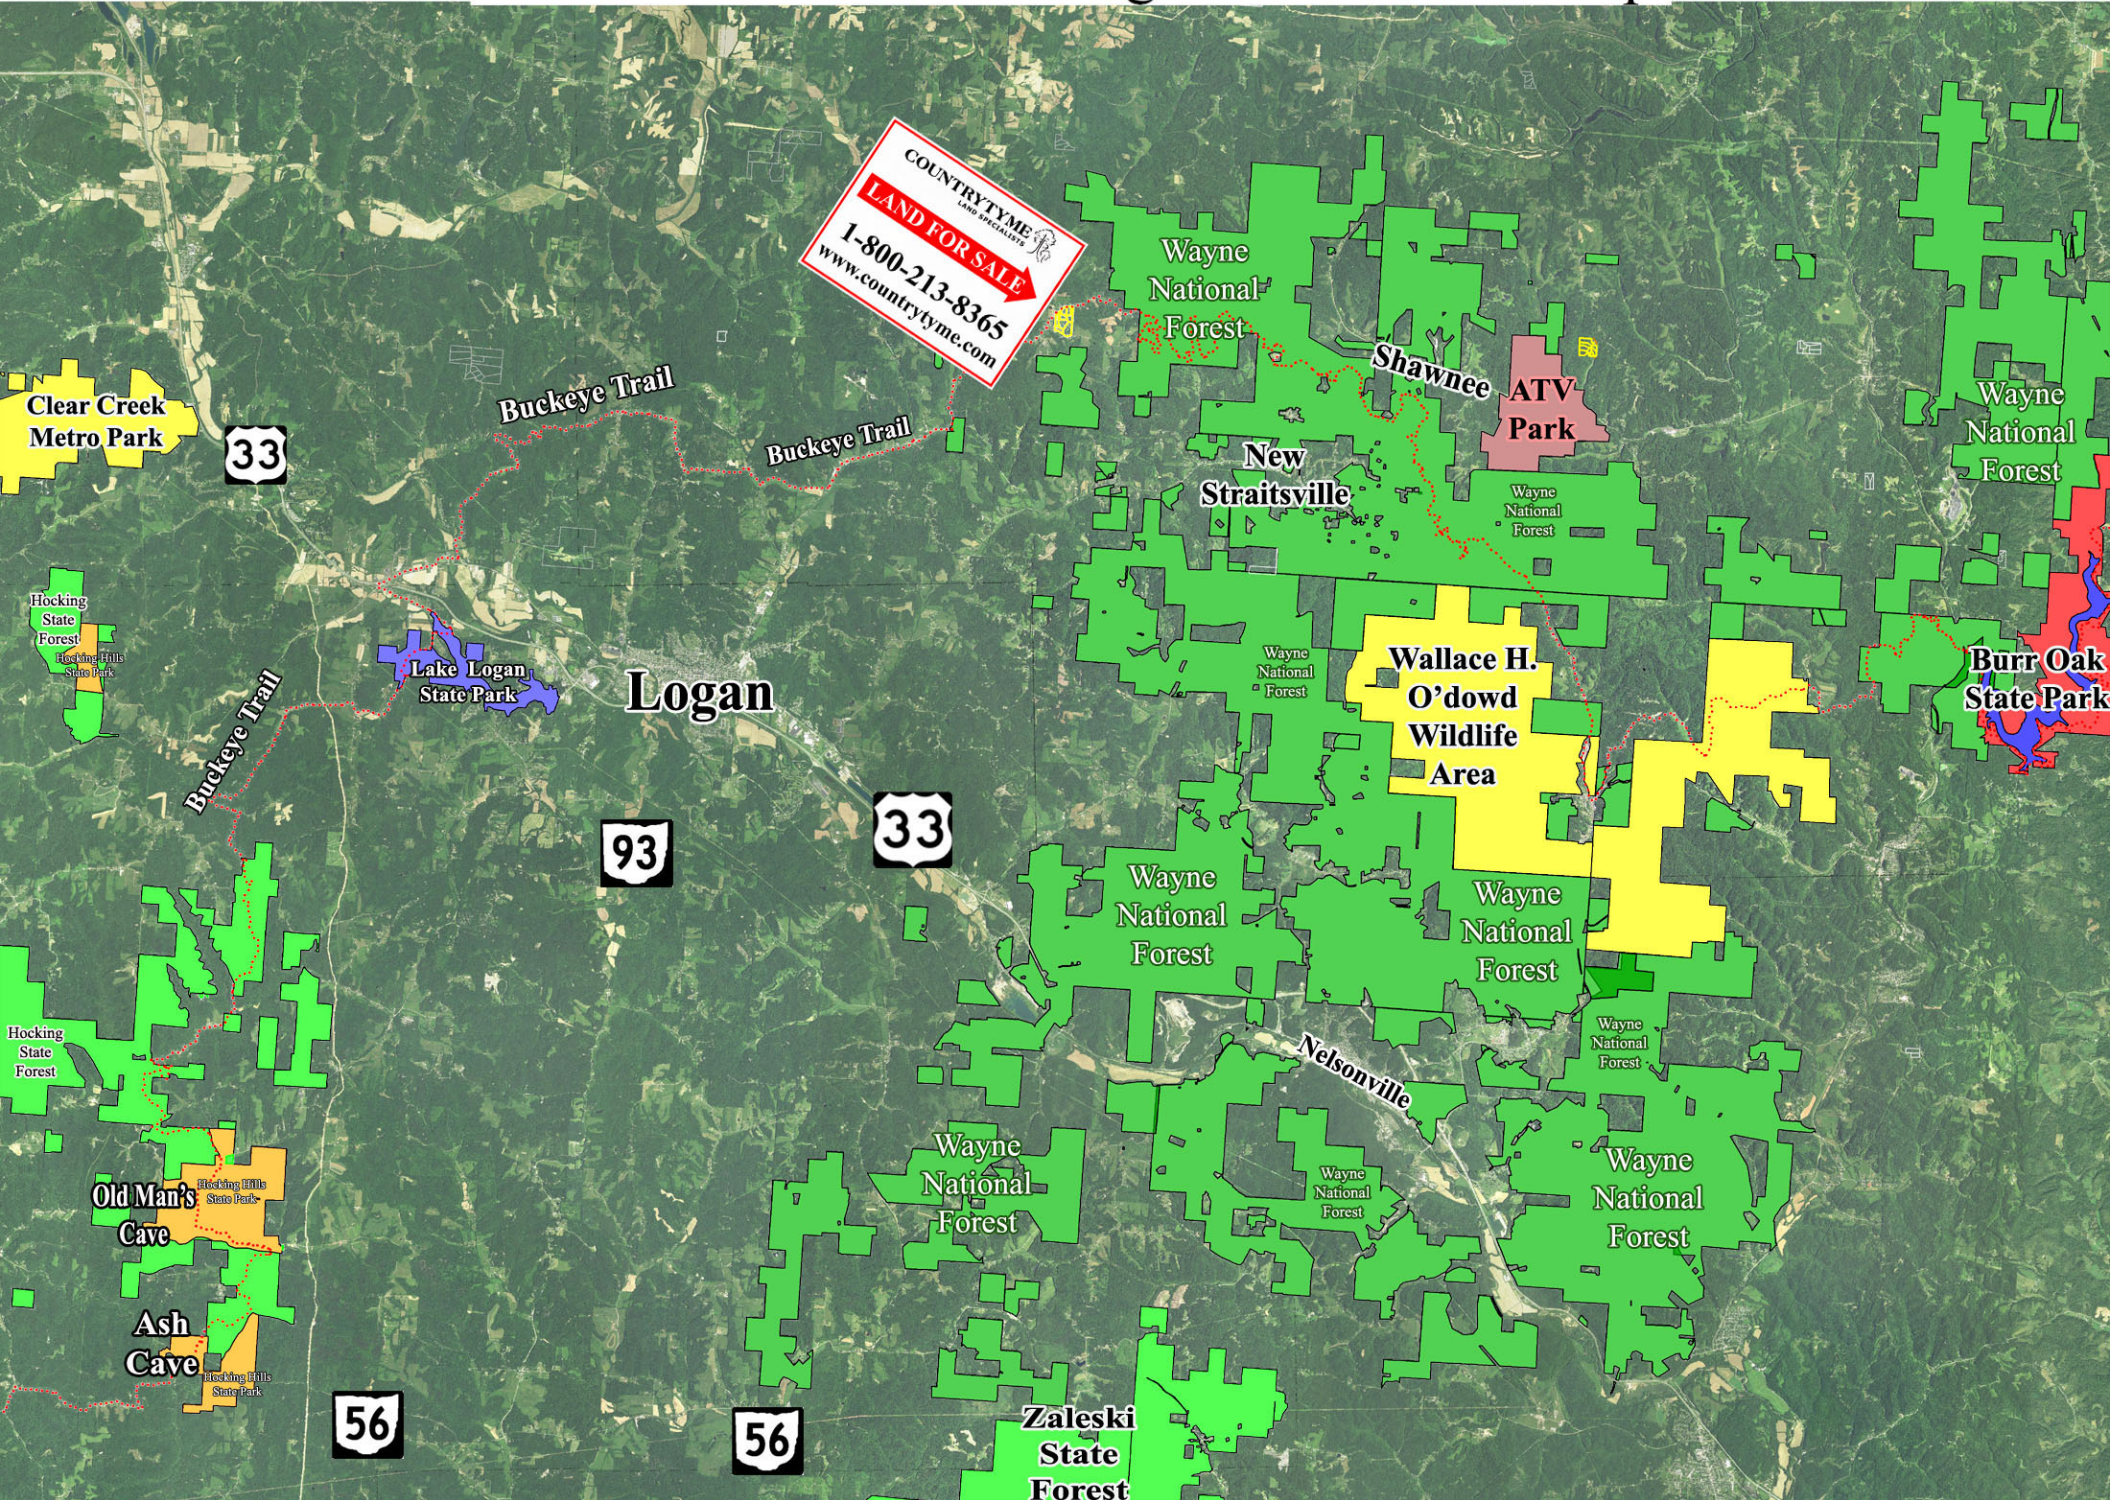

# The Woods at Dutch Ridge - Area Parks Map

**COUNTRYTYME**  
LAND SPECIALISTS  
**LAND FOR SALE**  
1-800-213-8365  
www.countrytyme.com